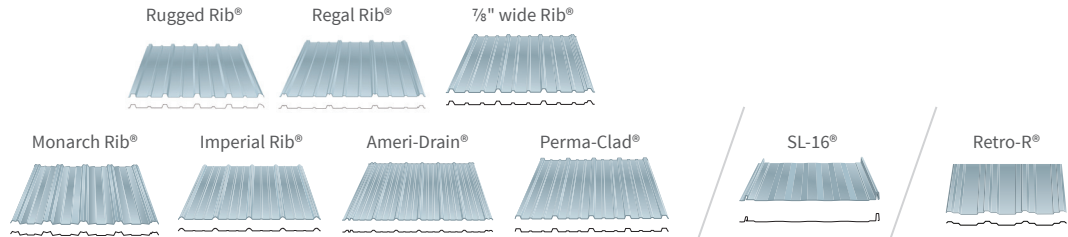

PRODUCT AND COLOR SELECTION

Thumbnail colors are ink representations of Premium paint chips on cover.

	Post Frame / Agricultural / Residential 40-7/8"					Concealed Fastener		Retro-Fit	
	29 Ga. Premium	26 Ga. Premium	29 Ga. Select40	29 Ga. Econo20	30 Ga. Commodity	29 Ga. Premium	26 Ga. Premium	29 Ga. Premium	26 Ga. Premium
Buckskin 727	■		■			■		■	
Burgundy 717	■		■			■		■	
Burnished Slate 212	■	■	■	■		■	■	■	■
Charcoal Gray 219	■	■	■	■	■	■	■	■	■
Clay 238	■					■		■	
Coal Black 203	■		■			■		■	
Cobalt Blue 209	■					■	■	■	■
Desert Sand 217	■		■			■		■	
Evergreen 234	■					■		■	
Gray 725	■	■	■	■		■	■	■	■
Hawaiian Blue 204	■					■		■	
Ivy Green 712	■	■	■	■	■	■	■	■	■
Koko Brown 215	■	■	■	■	■	■	■	■	■
Light Stone 206	■	■	■	■	■	■	■	■	■
Polar White 202	■		■	■	■	■		■	
Radiant Red 730	■					■		■	
Regal White 702	■	■	■	■		■	■	■	■
Rustic Red 207	■	■	■	■	■	■	■	■	■
Saddle Tan 221	■	■	■	■		■	■	■	■
Vintage White 230	■					■		■	
Galvalume Plus® 018	■	■				■	■	■	■
Galvanized 001	■								

■ Premium

Commercial

26 gauge Premium
See Commercial and Industrial color chart for color availability.

Corrugated

29 gauge Galvalume Plus®

5V Crimp

26 gauge and 29 gauge Galvalume Plus®