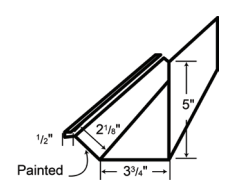

LG 111 SQUARE BASE ANGLE*

LG 113 CORNER TRIM

LG 115 INSIDE CORNER

LG 117 RAKE TRIM

LG 118 DENVER GABLE

LG 119 EAVE FLASHING

LG 120 DENVER EAVE TRIM

LG 123 "J" CHANNEL

LG 138 / LG 139
"W" FORMED VALLEY*

LG 147 F&J SOFFIT

LG 148 "F" CHANNEL

*Refer to the 29-gauge product manual for variable trim dimensions.

ABCMetalRoofing.com
 Adel, GA 877.595.6604
 Frankfort, KY 877.780.2119
 Lubbock, TX 877.695.0477
 Memphis, TN 877.774.0157
 Mount Pleasant, IA 877.768.9460
 Oklahoma City, OK 877.795.4399
 Phoenix, AZ 877.774.6219
 Rome, NY 877.785.0821
 Salt Lake City, UT 877.814.1419