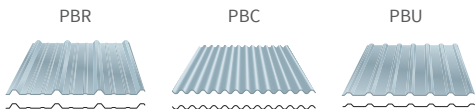

Commercial

26 gauge Premium
See Commercial and Industrial color chart for color availability.