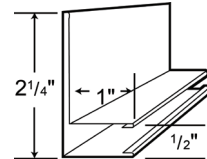

LG 111 SQUARE BASE ANGLE*

LG 113 CORNER TRIM

LG 115 INSIDE CORNER

LG 117 RAKE TRIM

LG 118 DENVER GABLE

LG 119 EAVE FLASHING

LG 120 DENVER EAVE TRIM

LG 123 "J" CHANNEL

LG 125 9/16" DOOR JAMB

LG 126 DOOR POST TRIM*

LG 129 WINDOW DRIP CAP*

LG 130 SLIDING DOOR DRIP CAP

LG 131 NATIONAL DOOR TRACK COVER

LG 132 COMBO TRACK COVER

LG 133 TOP MOUNT TRACK COVER

LG 134 TRACK DOOR JAMB TRIM

LG 138 / LG 139
"W" FORMED VALLEY*

LG 147 F&J SOFFIT

LG 148 "F" CHANNEL

*Refer to the 29-gauge product manual for variable trim dimensions.

ABCMetalRoofing.com
 Adel, GA 877.595.6604
 Frankfort, KY 877.780.2119
 Lubbock, TX 877.695.0477
 Memphis, TN 877.774.0157
 Mount Pleasant, IA 877.768.9460
 Oklahoma City, OK 877.795.4399
 Phoenix, AZ 877.774.6219
 Rome, NY 877.785.0821
 Salt Lake City, UT 877.814.1419