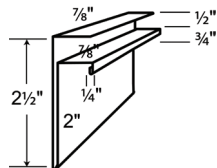

LG 111 SQUARE BASE ANGLE*

LG 113 CORNER TRIM

LG 115 INSIDE CORNER

LG 117 RAKE TRIM

LG 118 DENVER GABLE

LG 119 EAVE FLASHING

LG 120 DENVER EAVE TRIM

LG 123 "J" CHANNEL

LG 138 / LG 139
"W" FORMED VALLEY*

LG 147 F&J SOFFIT

LG 148 "F" CHANNEL

*Refer to the 29-gauge product manual for variable trim dimensions.

ABCMetalRoofing.com
 Adel, GA 877.595.6604
 Frankfort, KY 877.780.2119
 Lubbock, TX 877.695.0477
 Memphis, TN 877.774.0157
 Mount Pleasant, IA 877.768.9460
 Oklahoma City, OK 877.795.4399
 Phoenix, AZ 877.774.6219
 Rome, NY 877.785.0821
 Salt Lake City, UT 877.814.1419