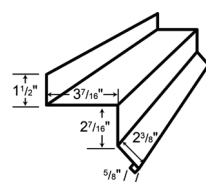

LG 131 NATIONAL DOOR TRACK COVER