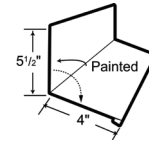

LG 104 NOTCHED ENDWALL FLASHING

LG 105 NOTCHED UPPER GAMBREL FLASHING

LG 106 NOTCHED LOWER GAMBREL FLASHING

LG107 DENVER ENDWALL FLASHING

LG 108 SIDEWALL FLASHING

LG 109 DENVER SIDEWALL FLASHING

LG 110 BASE TRIM*

LG 111 SQUARE BASE ANGLE*

LG 113 CORNER TRIM

LG 115 INSIDE CORNER

LG 117 RAKE TRIM

LG 118 DENVER GABLE

LG 119 EAVE FLASHING

LG 120 DENVER EAVE TRIM

LG 123 "J" CHANNEL