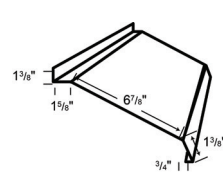

LG 111 SQUARE BASE ANGLE*

LG 113 CORNER TRIM

LG 115 INSIDE CORNER

LG 117 RAKE TRIM

LG 118 DENVER GABLE

LG 119 EAVE FLASHING

LG 120 DENVER EAVE TRIM

LG 123 "J" CHANNEL

LG 125 9/16" DOOR JAMB

LG 126 DOOR POST TRIM*

LG 129 WINDOW DRIP CAP*

LG 130 SLIDING DOOR DRIP CAP

LG 131 NATIONAL DOOR TRACK COVER

LG 132 COMBO TRACK COVER

LG 133 TOP MOUNT TRACK COVER

LG 134 TRACK DOOR JAMB TRIM

LG 138 / LG 139
"W" FORMED VALLEY*

LG 147 F&J SOFFIT

LG 148 "F" CHANNEL

*Refer to the 29-gauge product manual for variable trim dimensions.

ABCMetalRoofing.com
 Adel, GA 877.595.6604
 Frankfort, KY 877.780.2119
 Lubbock, TX 877.695.0477
 Memphis, TN 877.774.0157
 Mount Pleasant, IA 877.768.9460
 Oklahoma City, OK 877.795.4399
 Phoenix, AZ 877.774.6219
 Rome, NY 877.785.0821
 Salt Lake City, UT 877.814.1419