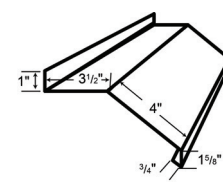

LG 133 TOP MOUNT TRACK COVER