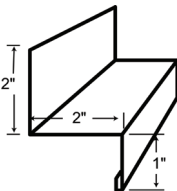

LG 130 SLIDING DOOR DRIP CAP